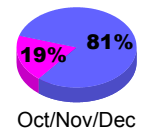

Membership Results 2008-2009

Membership 2007-2008

Month	Net Memb Goal	Actual New Memb	Actual Dropped Memb	Gain/Loss of Memb	Gain/Loss of Memb
Jul/Aug/Sep	200	97	-109	-12	12
Oct/Nov/Dec	150	206	-76	130	178
Jan/Feb/Mar	100	289	-32	257	101
Apr/May/June	-50	279	-174	105	213
Totals	400	871	-391	480	504

Membership Results 2008-2009

Goal, New, Dropped, Gain/Loss

Comparison of Membership Gain/Loss

Current Year Compared to the Previous Year

Gender Comparison 2008-2009

Male

Female