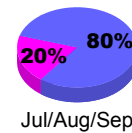

Membership Results 2008-2009

Membership 2007-2008

Month	Net Memb Goal	Actual New Memb	Actual Dropped Memb	Gain/Loss of Memb	Gain/Loss of Memb
Jul/Aug/Sep	200	97	-109	-12	12
Oct/Nov/Dec	150	206	-76	130	178
Jan/Feb/Mar	100	289	-32	257	101
Apr/May/June	-50	279	-174	105	213
Totals	400	871	-391	480	504

Membership Results 2008-2009

Goal, New, Dropped, Gain/Loss

Comparison of Membership Gain/Loss

Current Year Compared to the Previous Year

Gender Comparison 2008-2009

Male

Female