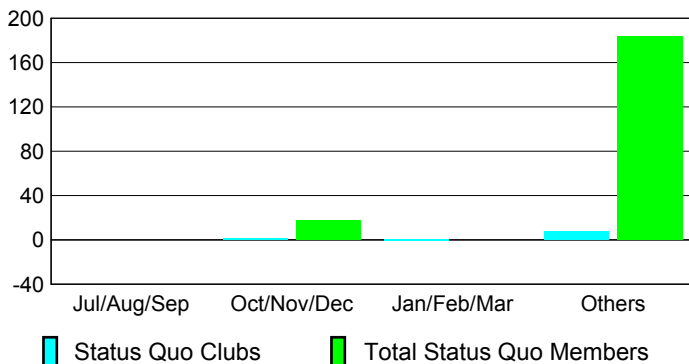

2008-2009 GMT Quarterly Report for District (or Undistricted) **District 322C2**

GMT: SANGEETA JATIA

Location: INDIA

GMT CA: 6

CLUBS

Club Results 2008-2009

Clubs 2007-2008

Month	New Club Goal	Actual New Clubs	Actual Dropped Clubs	Gain/Loss of Clubs	Gain/Loss of Clubs
Jul/Aug/Sep	7	2	-1	1	0
Oct/Nov/Dec	5	4	0	4	1
Jan/Feb/Mar	3	-6	1	-5	1
Apr/May/June	0	18	-1	17	10
Totals	15	18	-1	17	12

Club Results 2008-2009

Goal, New, Dropped, Gain/Loss

Comparison of Club Gain/Loss

Current Year Compared to the Previous Year

YTD Status Quo Clubs 2008-2009

Status Quo Clubs Compared to Status Quo Members

MEMBERSHIP

Membership Results 2008-2009

Membership 2007-2008

Month	Net Memb Goal	Actual New Memb	Actual Dropped Memb	Gain/Loss of Memb	Gain/Loss of Memb
Jul/Aug/Sep	200	97	-109	-12	12
Oct/Nov/Dec	150	206	-76	130	178
Jan/Feb/Mar	100	289	-32	257	101
Apr/May/June	-50	279	-174	105	213
Totals	400	871	-391	480	504