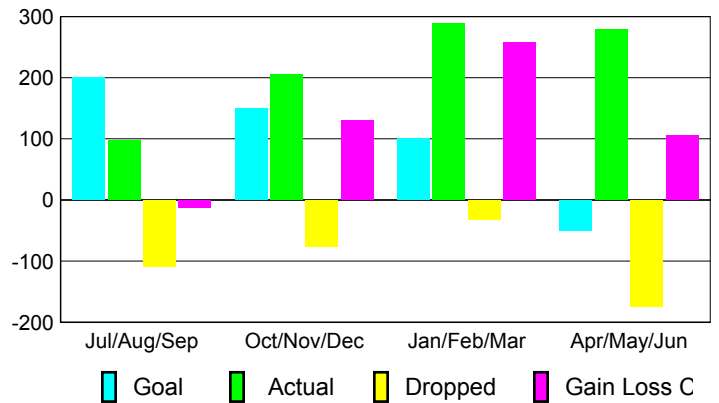

Membership Results 2008-2009

Goal, New, Dropped, Gain/Loss

Comparison of Membership Gain/Loss

Current Year Compared to the Previous Year