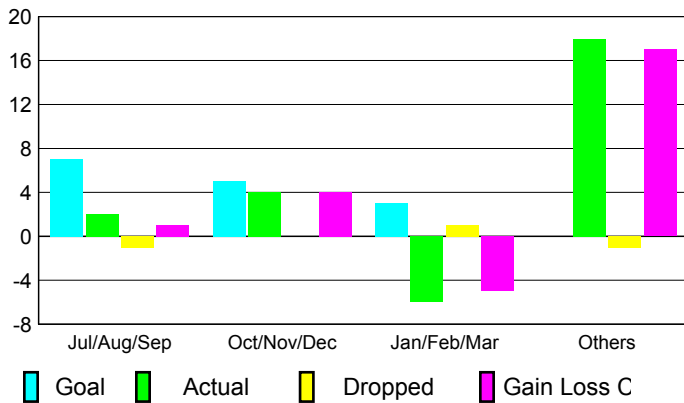

2008-2009 GMT Quarterly Report for District (or Undistricted) **District 322C2**

GMT: SANGEETA JATIA

Location: INDIA

GMT CA: 6

CLUBS

Club Results 2008-2009

Clubs 2007-2008

Month	New Club Goal	Actual New Clubs	Actual Dropped Clubs	Gain/Loss of Clubs	Gain/Loss of Clubs
Jul/Aug/Sep	7	2	-1	1	0
Oct/Nov/Dec	5	4	0	4	1
Jan/Feb/Mar	3	-6	1	-5	1
Apr/May/June	0	18	-1	17	10
Totals	15	18	-1	17	12

Club Results 2008-2009

Goal, New, Dropped, Gain/Loss

Comparison of Club Gain/Loss

Current Year Compared to the Previous Year

YTD Status Quo Clubs 2008-2009

Status Quo Clubs Compared to Status Quo Members

MEMBERSHIP

Membership Results 2008-2009

Membership 2007-2008

Month	Net Memb Goal	Actual New Memb	Actual Dropped Memb	Gain/Loss of Memb	Gain/Loss of Memb
Jul/Aug/Sep	200	97	-109	-12	12
Oct/Nov/Dec	150	206	-76	130	178
Jan/Feb/Mar	100	289	-32	257	101
Apr/May/June	-50	279	-174	105	213
Totals	400	871	-391	480	504