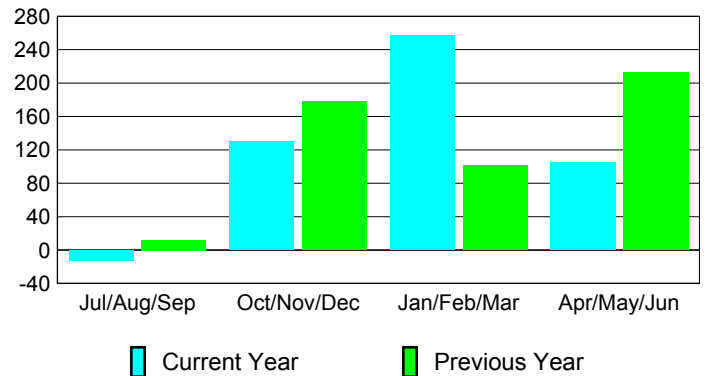

Membership Results 2008-2009

Membership 2007-2008

Month	Net Memb Goal	Actual New Memb	Actual Dropped Memb	Gain/Loss of Memb	Gain/Loss of Memb
Jul/Aug/Sep	200	97	-109	-12	12
Oct/Nov/Dec	150	206	-76	130	178
Jan/Feb/Mar	100	289	-32	257	101
Apr/May/June	-50	279	-174	105	213
Totals	400	871	-391	480	504

Membership Results 2008-2009

Goal, New, Dropped, Gain/Loss

Comparison of Membership Gain/Loss

Current Year Compared to the Previous Year

Gender Comparison 2008-2009

Male

Female