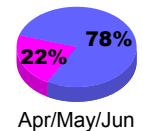

Membership Results 2008-2009

Membership 2007-2008

Month	Net Memb Goal	Actual New Memb	Actual Dropped Memb	Gain/Loss of Memb	Gain/Loss of Memb
Jul/Aug/Sep	200	97	-109	-12	12
Oct/Nov/Dec	150	206	-76	130	178
Jan/Feb/Mar	100	289	-32	257	101
Apr/May/June	-50	279	-174	105	213
Totals	400	871	-391	480	504

Membership Results 2008-2009

Goal, New, Dropped, Gain/Loss

Comparison of Membership Gain/Loss

Current Year Compared to the Previous Year

Gender Comparison 2008-2009

Male

Female