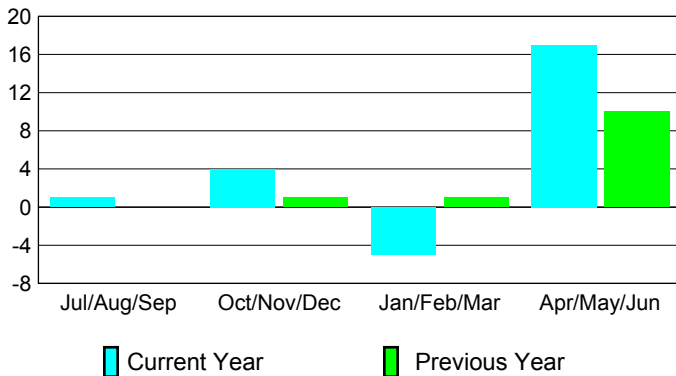

2008-2009 GMT Quarterly Report for District (or Undistricted) **District 322C2**

GMT: SANGEETA JATIA

Location: INDIA

GMT CA: 6

CLUBS

Club Results 2008-2009

Clubs 2007-2008

Month	New Club Goal	Actual New Clubs	Actual Dropped Clubs	Gain/Loss of Clubs	Gain/Loss of Clubs
Jul/Aug/Sep	7	2	-1	1	0
Oct/Nov/Dec	5	4	0	4	1
Jan/Feb/Mar	3	-6	1	-5	1
Apr/May/June	0	18	-1	17	10
Totals	15	18	-1	17	12

Club Results 2008-2009

Goal, New, Dropped, Gain/Loss

Comparison of Club Gain/Loss

Current Year Compared to the Previous Year

YTD Status Quo Clubs 2008-2009

Status Quo Clubs Compared to Status Quo Members

MEMBERSHIP