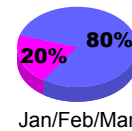

Membership Results 2008-2009

Membership 2007-2008

Month	Net Memb Goal	Actual New Memb	Actual Dropped Memb	Gain/Loss of Memb	Gain/Loss of Memb
Jul/Aug/Sep	200	97	-109	-12	12
Oct/Nov/Dec	150	206	-76	130	178
Jan/Feb/Mar	100	289	-32	257	101
Apr/May/June	-50	279	-174	105	213
Totals	400	871	-391	480	504

Membership Results 2008-2009

Goal, New, Dropped, Gain/Loss

Comparison of Membership Gain/Loss

Current Year Compared to the Previous Year

Gender Comparison 2008-2009

Male

Female